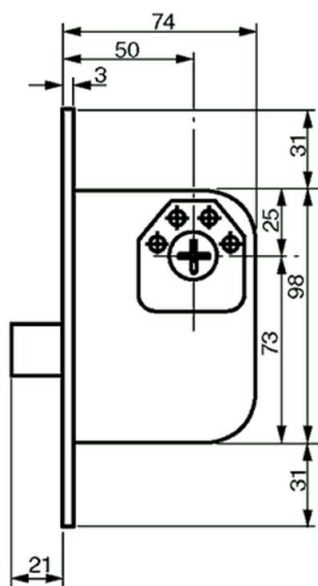

PRODUCT SHEET

Description:

Mortise Door Lock 8788, 50mm Backset, W/Deadbolt Only, 360DG Turn, Lock Body 98x74mm - ZP, Front Plate 25x150mm -, SS-Look, F/Scandinavian Cylinders, Used as Supplementary, Lock

Item number:

14.60.072-0

Units	Box	Carton	HS Code	Barcode
Pcs.	1	20	8301300000	
				5704866108362

SISO A/S

Mileparken 11
DK-2740 Skovlunde
Denmark
VAT: DK 24786013

Phone +45 45 830 900

www.siso.dk
siso@siso.dk