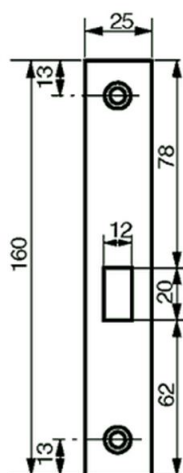

PRODUCT SHEET

Description:

Mortise Door Lock 8788, 50mm Backset, W/Deadbolt Only, 360DG Turn, Lock Body 98x74mm - ZP, Front Plate 25x150mm -, SS-Look, F/Scandinavian Cylinders, Used as Supplementary, Lock

Item number:

14.60.072-0

Units	Box	Carton	HS Code	Barcode
Pcs.	1	20	8301300000	
				5704866108362

SISO A/S

Mileparken 11
DK-2740 Skovlunde
Denmark
VAT: DK 24786013

Phone +45 45 830 900

www.siso.dk
siso@siso.dk

Danske Bank
Nytorv Branch
Copenhagen
SWIFT: DABADKKK

Account no.
4180 3112 112936
IBAN Account
DK7230003112112936